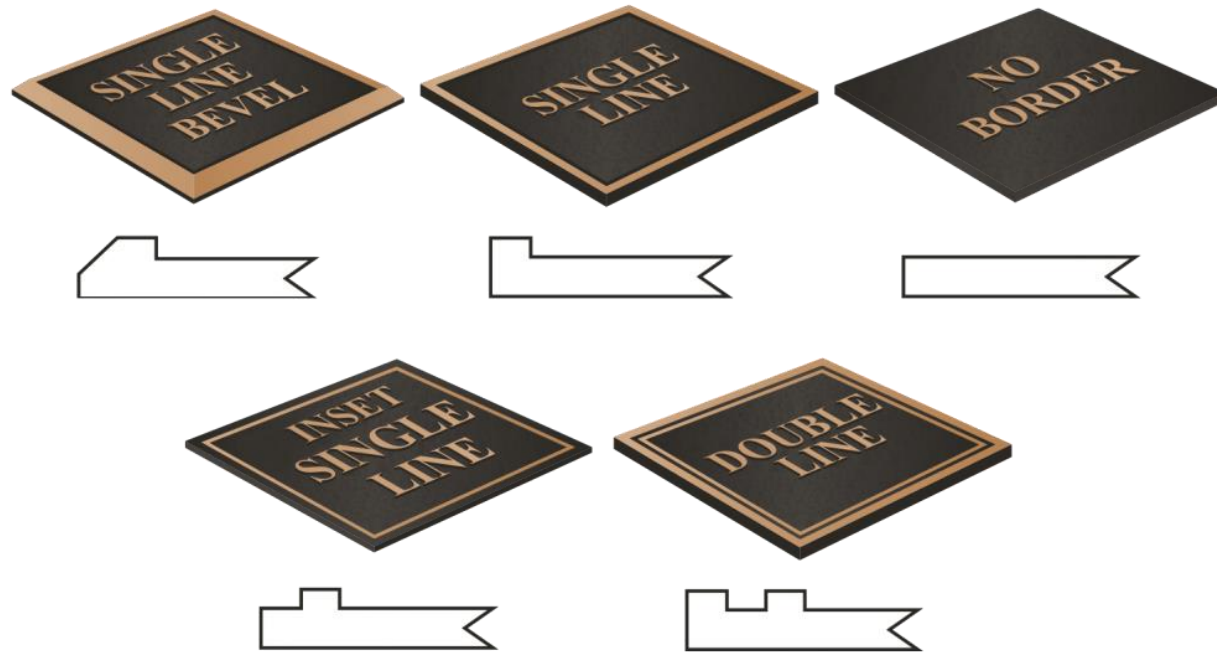

JUNIPER

SEVERAL VARIETIES TO CHOOSE FROM

Planting in Center of zones

- Texas Red Ruby Yucca

BENCHES

4 FEET WIDE OR 6 FEET WIDE

4 OR 6 FEET
OPTIONS
FOR
\$2,000 OR
\$3000 GIFTS

(placed
throughout
the park)

TILES

For Walkways and around plantings (exact colors not yet chosen)

Engraved concrete tiles have a smooth surface and beveled edges with spacers on the sides.

This type of tile comes in matching 4x8", 8x8" and 12x12" for \$100, \$250, \$500 prices respectively.

Memorial Wall Tiles (exact material or colors not yet chosen)

Either ceramic or metallic tiles will be engraved with a specified number of characters.

This type of tile comes in matching 4x8", 8x8" and 12x12" for \$100, \$250, \$500 prices respectively.

MARKERS

MARKERS

Will display
your
memorial

- On benches
- Near Trees
- In Zones
(included in
donation price)

Markers will be
Metal, ceramic or
stone

WHO TO CONTACT AT HSLC

STEVE DUFFY

505.690.6915