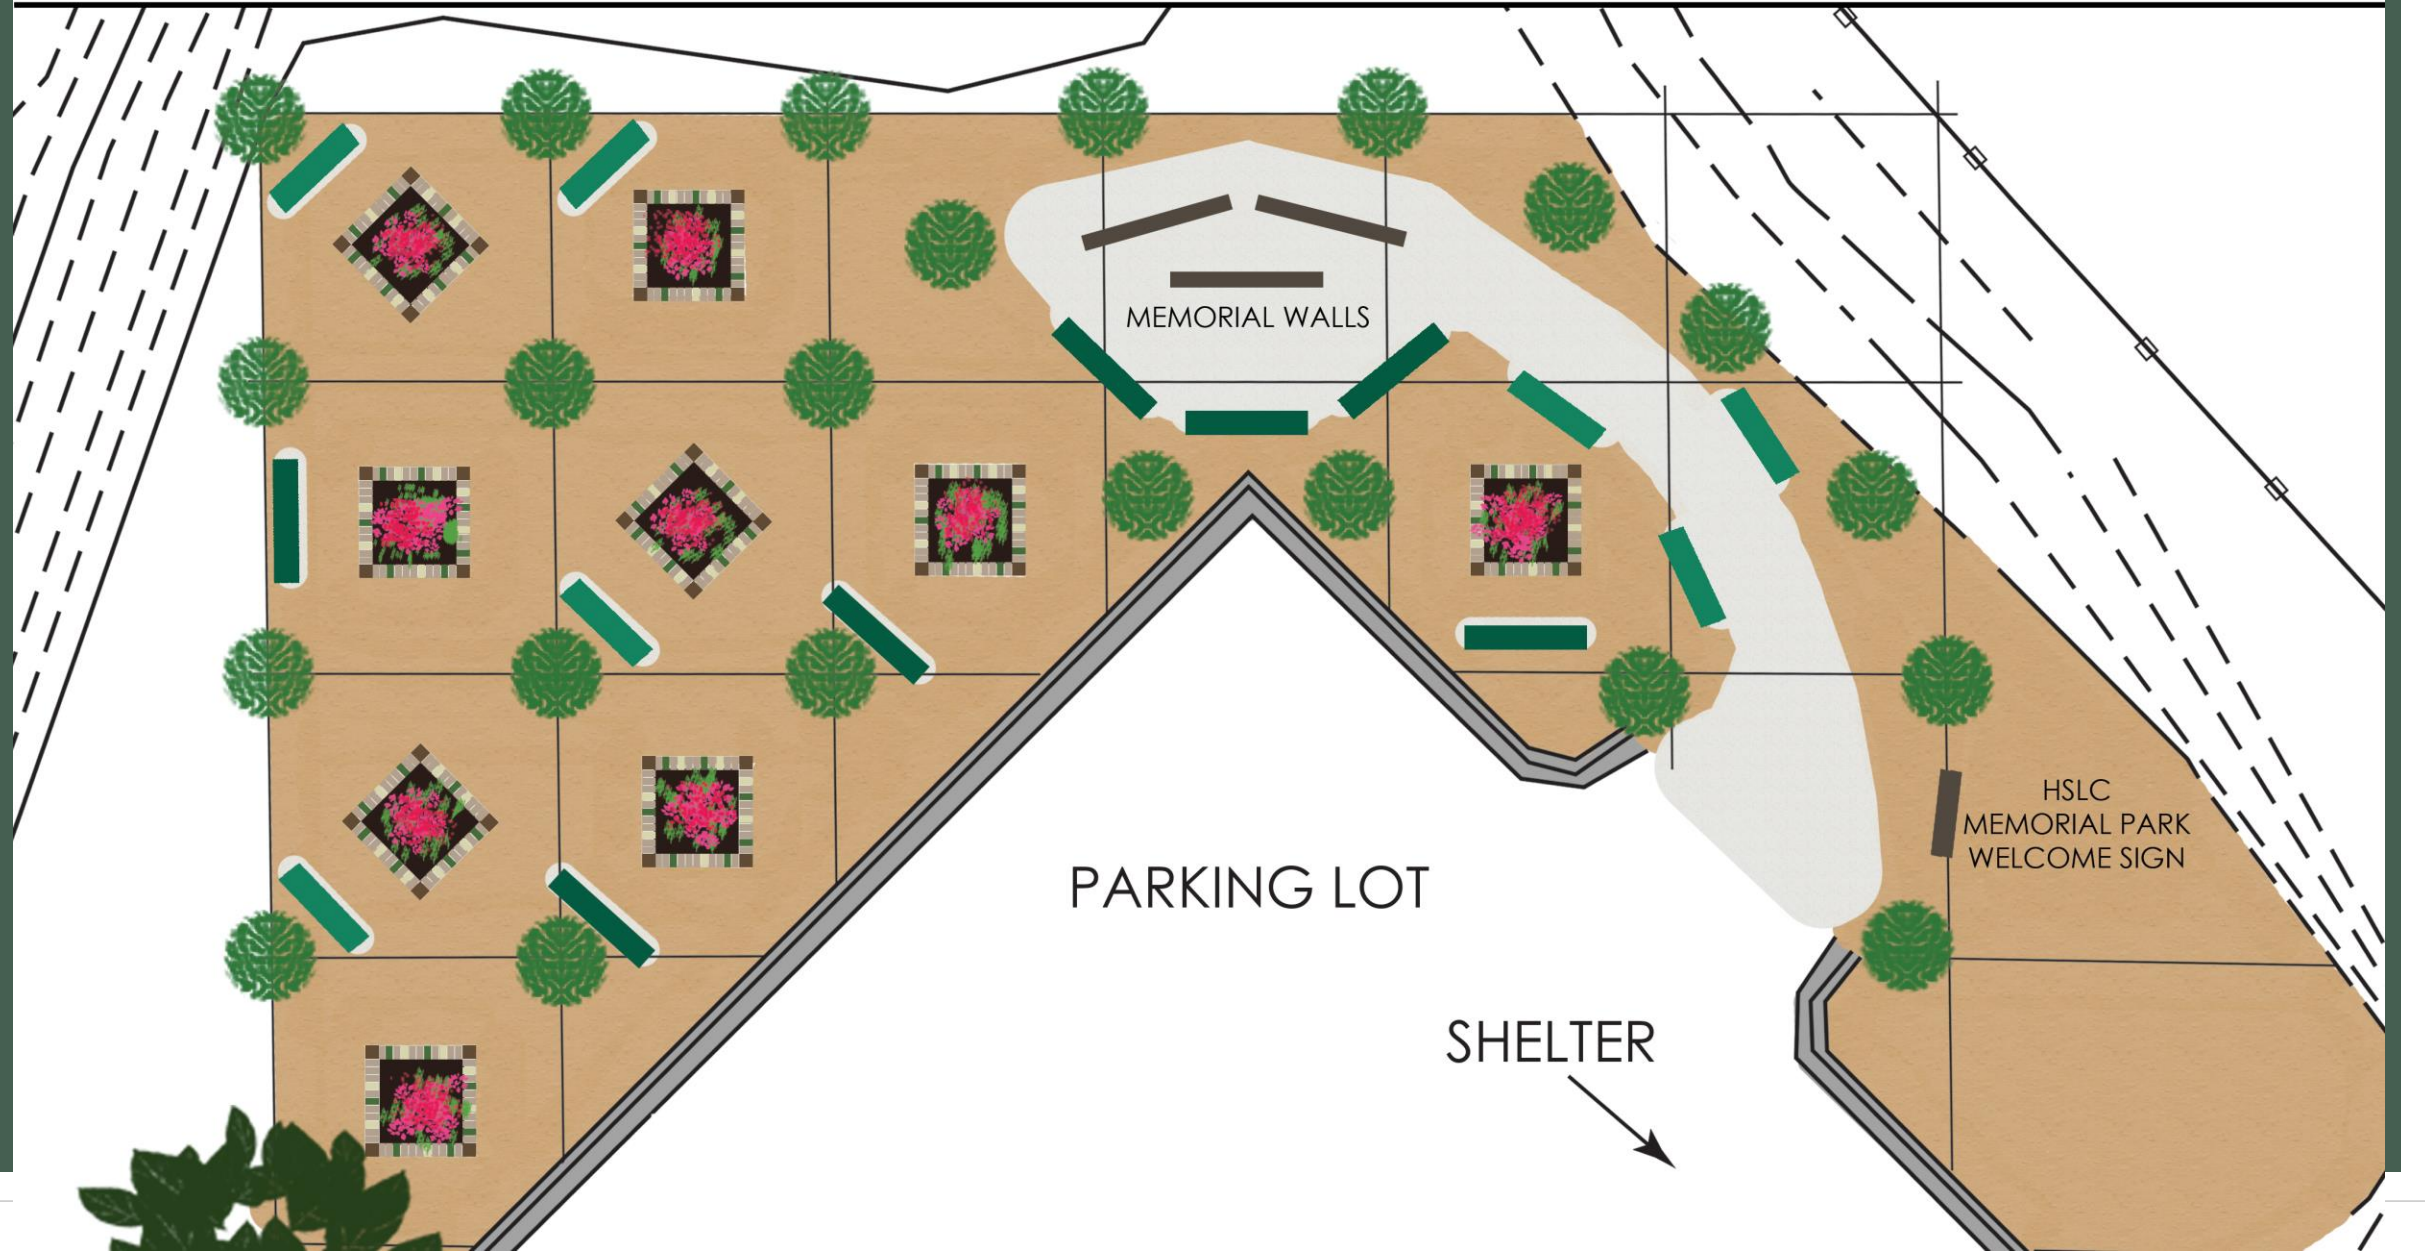

FRONT PORTION OF PARK

- East and south of parking lot
- Circles represent trees, at least 15' apart
- “Zones” are spaces in between the trees
- 3 Memorial Walls near Southeast corner of lot
- All will be graveled with pavers

HSLC MEMORIAL PARK

Proposed Design 1

- 4ft. Bench
- 6ft. Bench
- Paver Tiles

- Ruby Red Yucca
- Juniper Evergreen
- Paver Tiles

Path

TREES

EVERGREEN TREES \$1,500 donation (EXACT TYPE NOT YET CHOSEN) planted 15' apart

JUNIPER

SEVERAL VARIETIES TO CHOOSE FROM

Planting in Center of zones

- Texas Red Ruby Yucca

BENCHES

4 FEET WIDE OR 6 FEET WIDE

4 OR 6 FEET
OPTIONS
FOR
\$2,000 OR
\$3000 GIFTS

(placed
throughout
the park)

TILES

For Walkways and around plantings (exact colors not yet chosen)

Engraved concrete tiles have a smooth surface and beveled edges with spacers on the sides.

This type of tile comes in matching 4x8", 8x8" and 12x12" for \$100, \$250, \$500 prices respectively.