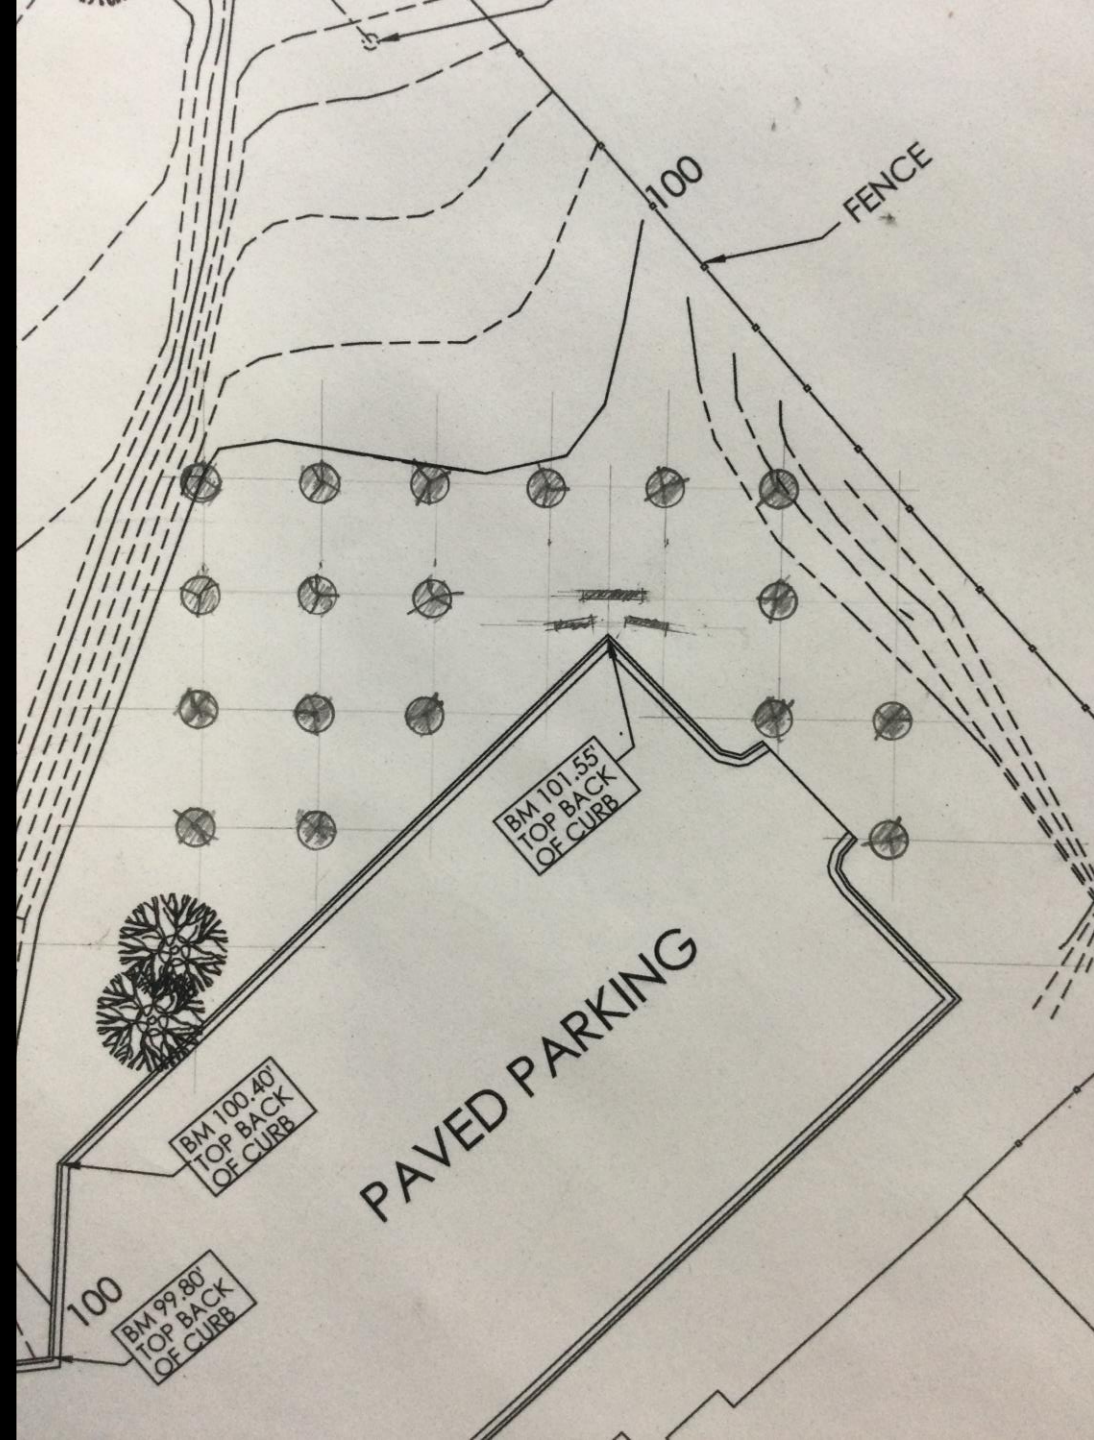

HSLC
MEMORIAL PARK

DONOR OPTIONS
MAY 2021

OVERALL PARK DESIGN

**ZONES &
MARKERS**

TREES

BENCHES

TILES

ZONES

FRONT PORTION OF PARK

- East and south of parking lot
- Circles represent trees, at least 15' apart
- “Zones” are spaces in between the trees
- 3 Memorial Walls near Southeast corner of lot
- All will be graveled with pavers

HSLC MEMORIAL PARK

Proposed Design 1

- 4ft. Bench
- 6ft. Bench
- Paver Tiles

- Ruby Red Yucca
- Juniper Evergreen
- Paver Tiles

Path

TREES

EVERGREEN TREES \$1,500 donation (EXACT TYPE NOT YET CHOSEN) planted 15' apart

JUNIPER

SEVERAL VARIETIES TO CHOOSE FROM

Planting in Center of zones

- Texas Red Ruby Yucca

BENCHES

4 FEET WIDE OR 6 FEET WIDE

4 OR 6 FEET
OPTIONS
FOR
\$2,000 OR
\$3000 GIFTS

(placed
throughout
the park)